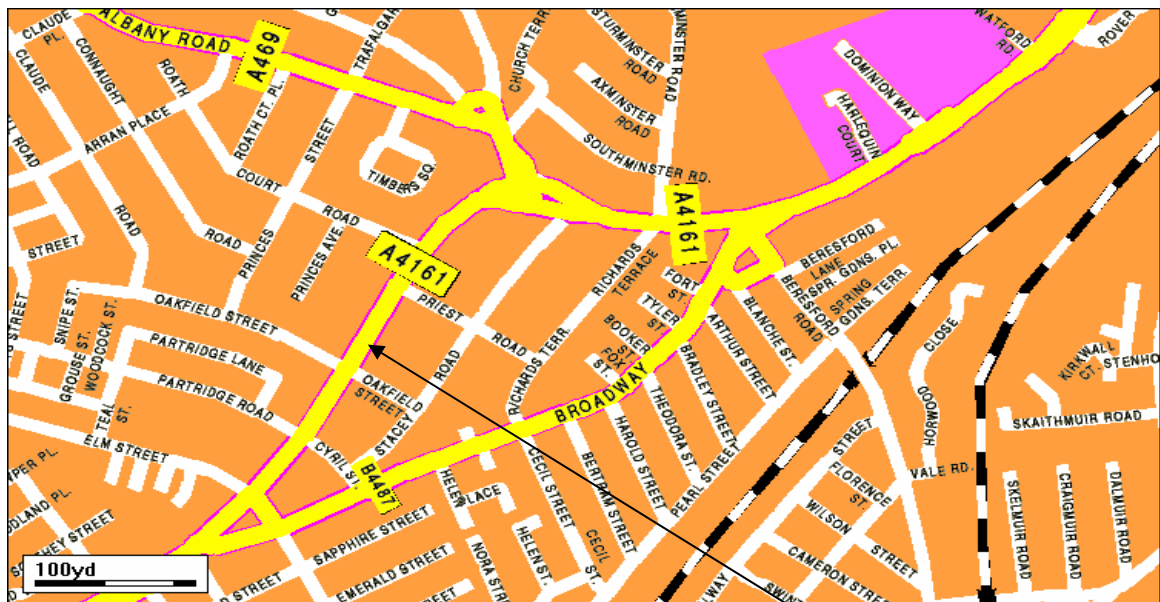

### Directions from M4 Motorway

- Exit the **M4 at junction 30** (Cardiff Gate exit).
- At the roundabout turn left following signs for the **A4232 Cardiff**.
- Go straight over the next roundabout, following signs for A4232 Cardiff.
- At the next roundabout turn right onto the dual carriageway towards the city centre.
- Take the second exit sign posted **Cardiff Docks**. Take the 1<sup>st</sup> exit on the left and *stay in the left lane*.
- Take the 2<sup>nd</sup> exit at the roundabout – you are now on **Newport Road (A4161)**.
- Pass MacDonalds on your left and follow the road for about half a mile.
- As the road bears round to the right, you will pass a Funeral Home on your right.
- Carry on for 200 yards and **136 Newport Road** is on your left.
- You will find free on-street parking just past 136, on your right in Oakfield Street (North).

**altior**  
136 Newport Road